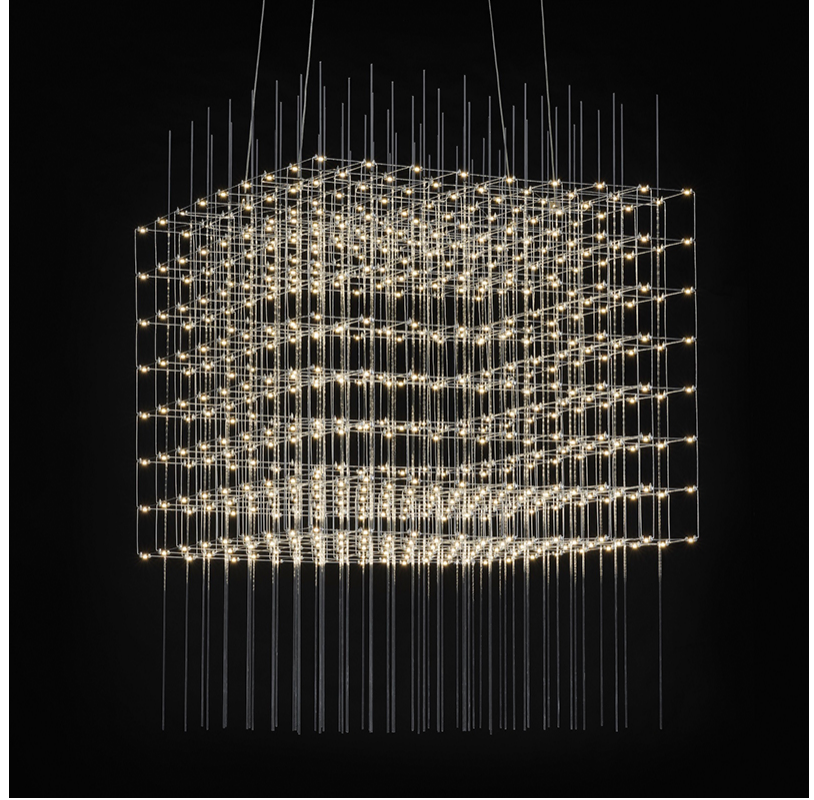

COSMOS SQUARE SUSPENSION

D101743-

base number   LED   Color   Finish
Dimming   Temperature   Options

1. To build a product code in our configurator select the specify button on the base model # product page
2. To build a manual product code on this datasheet choose from the options listed below in blue font and add the suffix to the base model #

GENERAL

Series: Cosmos Square
Partner: Quasar
Division: Design
Installation: Suspension
Product Type: Chandelier
Mounting Location: Ceiling

PHYSICAL

Shape: Square
Length (mm): 1000
Length (in): 39 ³/₈"
Width (mm): 1000
Width (in): 39 ³/₈"
Height (mm): 850
Height (in): 33 ⁷/₁₆"
Max. Overall Height (mm): 2850
Max. Overall Height (in): 112 ³/₁₆"
Weight (kg): 24
Weight (lbs): 52.91
Fixture Finish: [NIC / BRA / BBR](#)
Fixture Material: Metal
Cable Details: 2000mm Cable
Upon Request: Custom Sizes Optional Dowlight upon request

ELECTRICAL

Lamp Type: LED
Input Wattage (W): 328.8
Dimming: [Non-Dimming / Phase Dimming (120vac Only)](#)
Driver Included: Yes
Driver Location: Integrated
Driver Type: Constant Voltage - Universal
Driver Class: Class 2
Input Voltage (V): 120 - 277
Output Voltage (V): 12

LED

Number of LEDs: 548
Color Temperature (°K): [2400 / 2800](#)
Max. Delivered Lumen (lm): 16440 (2800K)
CRI: >90 CRI
Lamp Life (hrs): 50000

OPTICAL

RATINGS AND CERTIFICATIONS

Certified By: Certified for North American Standards
IP rating: IP20