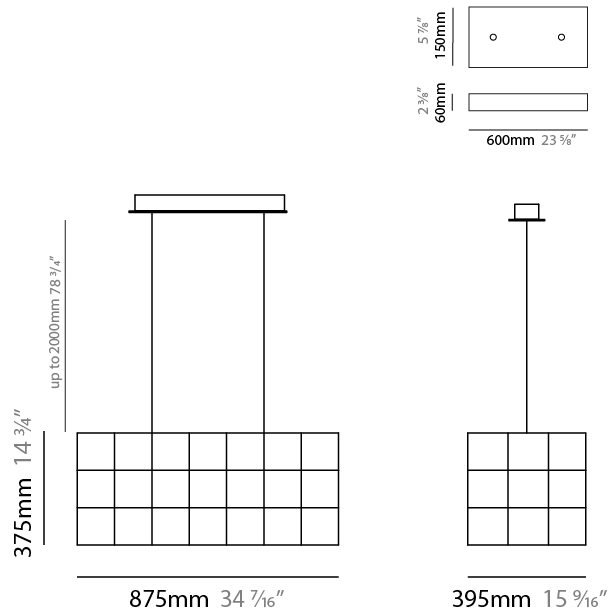

1. To build a product code in our configurator select the specify button on the base model # product page
2. To build a manual product code on this datasheet choose from the options listed below in blue font and add the suffix to the base model #

GENERAL

Series: Cosmos Square
Partner: Quasar
Division: Design
Installation: Suspension
Product Type: Chandelier
Mounting Location: Ceiling

PHYSICAL

Shape: Rectangle
Length (mm): 875
Length (in): 34 ⁷/₁₆"
Width (mm): 395
Width (in): 15 ⁹/₁₆"
Height (mm): 375
Height (in): 14 ³/₄"
Max. Overall Height (mm): 2375
Max. Overall Height (in): 93 ¹/₂"
Weight (kg): 4.5
Weight (lbs): 9.92
Fixture Finish: [NIC / BRA / BBR](#)
Fixture Material: Metal
Cable Details: 2000mm Cable
Upon Request: Custom Sizes Optional Dowlight upon request

ELECTRICAL

Lamp Type: LED
Input Wattage (W): 76.8
Dimming: [Non-Dimming / Phase Dimming (120vac Only)](#)
Driver Included: Yes
Driver Location: Integrated
Driver Type: Constant Voltage - Universal
Driver Class: Class 2
Input Voltage (V): 120 - 277
Output Voltage (V): 12
Upon Request: (Not included - see components) Integral: 0-10Vdc dimming

LED

Number of LEDs: 128
Color Temperature (°K): [2400 / 2800](#)
Max. Delivered Lumen (lm): 3840 (2800K)
CRI: >90 CRI
Lamp Life (hrs): 50000

OPTICAL

RATINGS AND CERTIFICATIONS

Certified By: Certified for North American Standards
IP rating: IP20

PROJECT _____
TYPE _____
SPECIFIER _____
QUANTITY _____
DATE _____