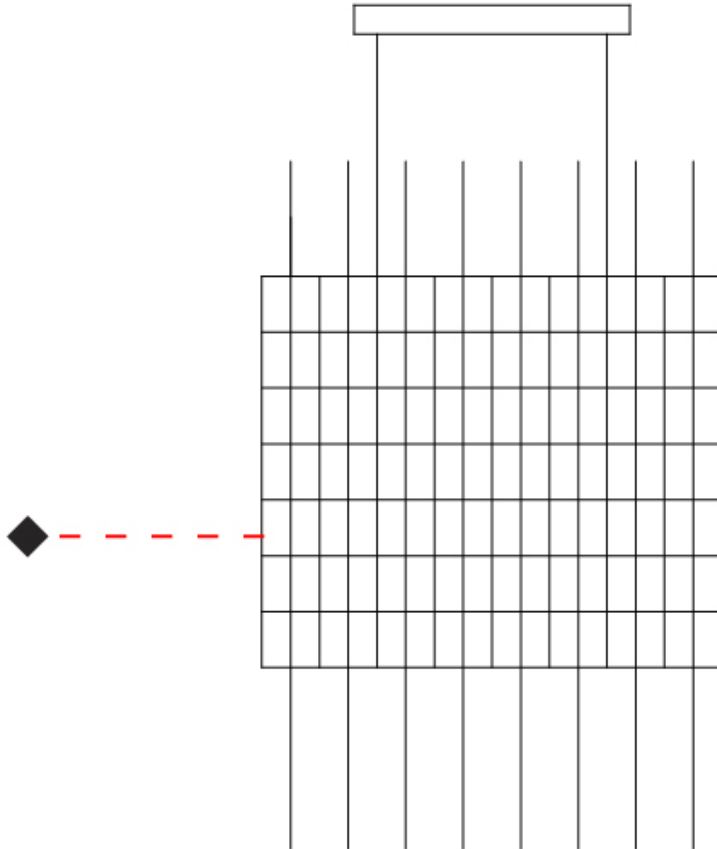

COSMOS SQUARE SUSPENSION

D101743-

PROJECT _____

TYPE _____

SPECIFIER _____

QUANTITY _____

DATE _____

D