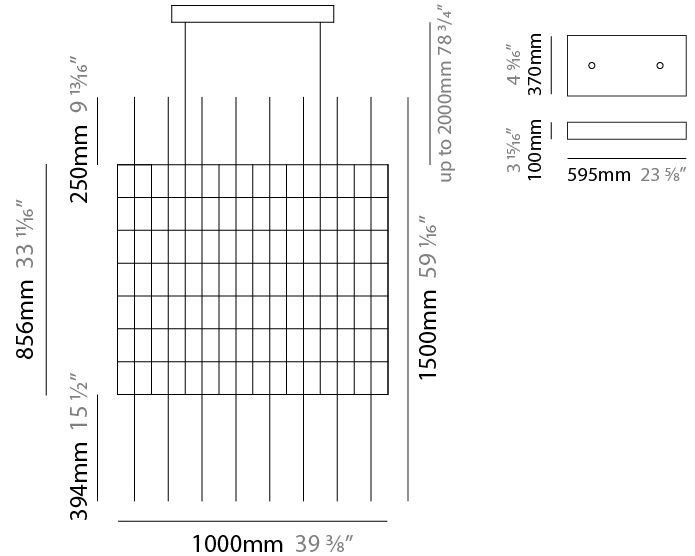

COSMOS SQUARE SUSPENSION

D101743-

base number   LED   Color   Finish
Dimming   Temperature   Options

1. To build a product code in our configurator select the specify button on the base model # product page
2. To build a manual product code on this datasheet choose from the options listed below in blue font and add the suffix to the base model #

GENERAL

Series: Cosmos Square
Partner: Quasar
Division: Design
Installation: Suspension
Product Type: Chandelier
Mounting Location: Ceiling

PHYSICAL

Shape: Square
Length (mm): 1000
Length (in): 39 ³/₈"
Width (mm): 1000
Width (in): 39 ³/₈"
Height (mm): 850
Height (in): 33 ⁷/₁₆"
Max. Overall Height (mm): 2850
Max. Overall Height (in): 112 ³/₁₆"
Weight (kg): 24
Weight (lbs): 52.91
Fixture Finish: [NIC / BRA / BBR](#)
Fixture Material: Metal
Cable Details: 2000mm Cable
Upon Request: Custom Sizes Optional Dowlight upon request

ELECTRICAL

Lamp Type: LED
Input Wattage (W): 328.8
Dimming: [Non-Dimming / Phase Dimming (120vac Only)](#)
Driver Included: Yes
Driver Location: Integrated
Driver Type: Constant Voltage - Universal
Driver Class: Class 2
Input Voltage (V): 120 - 277
Output Voltage (V): 12

LED

Number of LEDs: 548
Color Temperature (°K): [2400 / 2800](#)
Max. Delivered Lumen (lm): 16440 (2800K)
CRI: >90 CRI
Lamp Life (hrs): 50000

OPTICAL

RATINGS AND CERTIFICATIONS

Certified By: Certified for North American Standards
IP rating: IP20